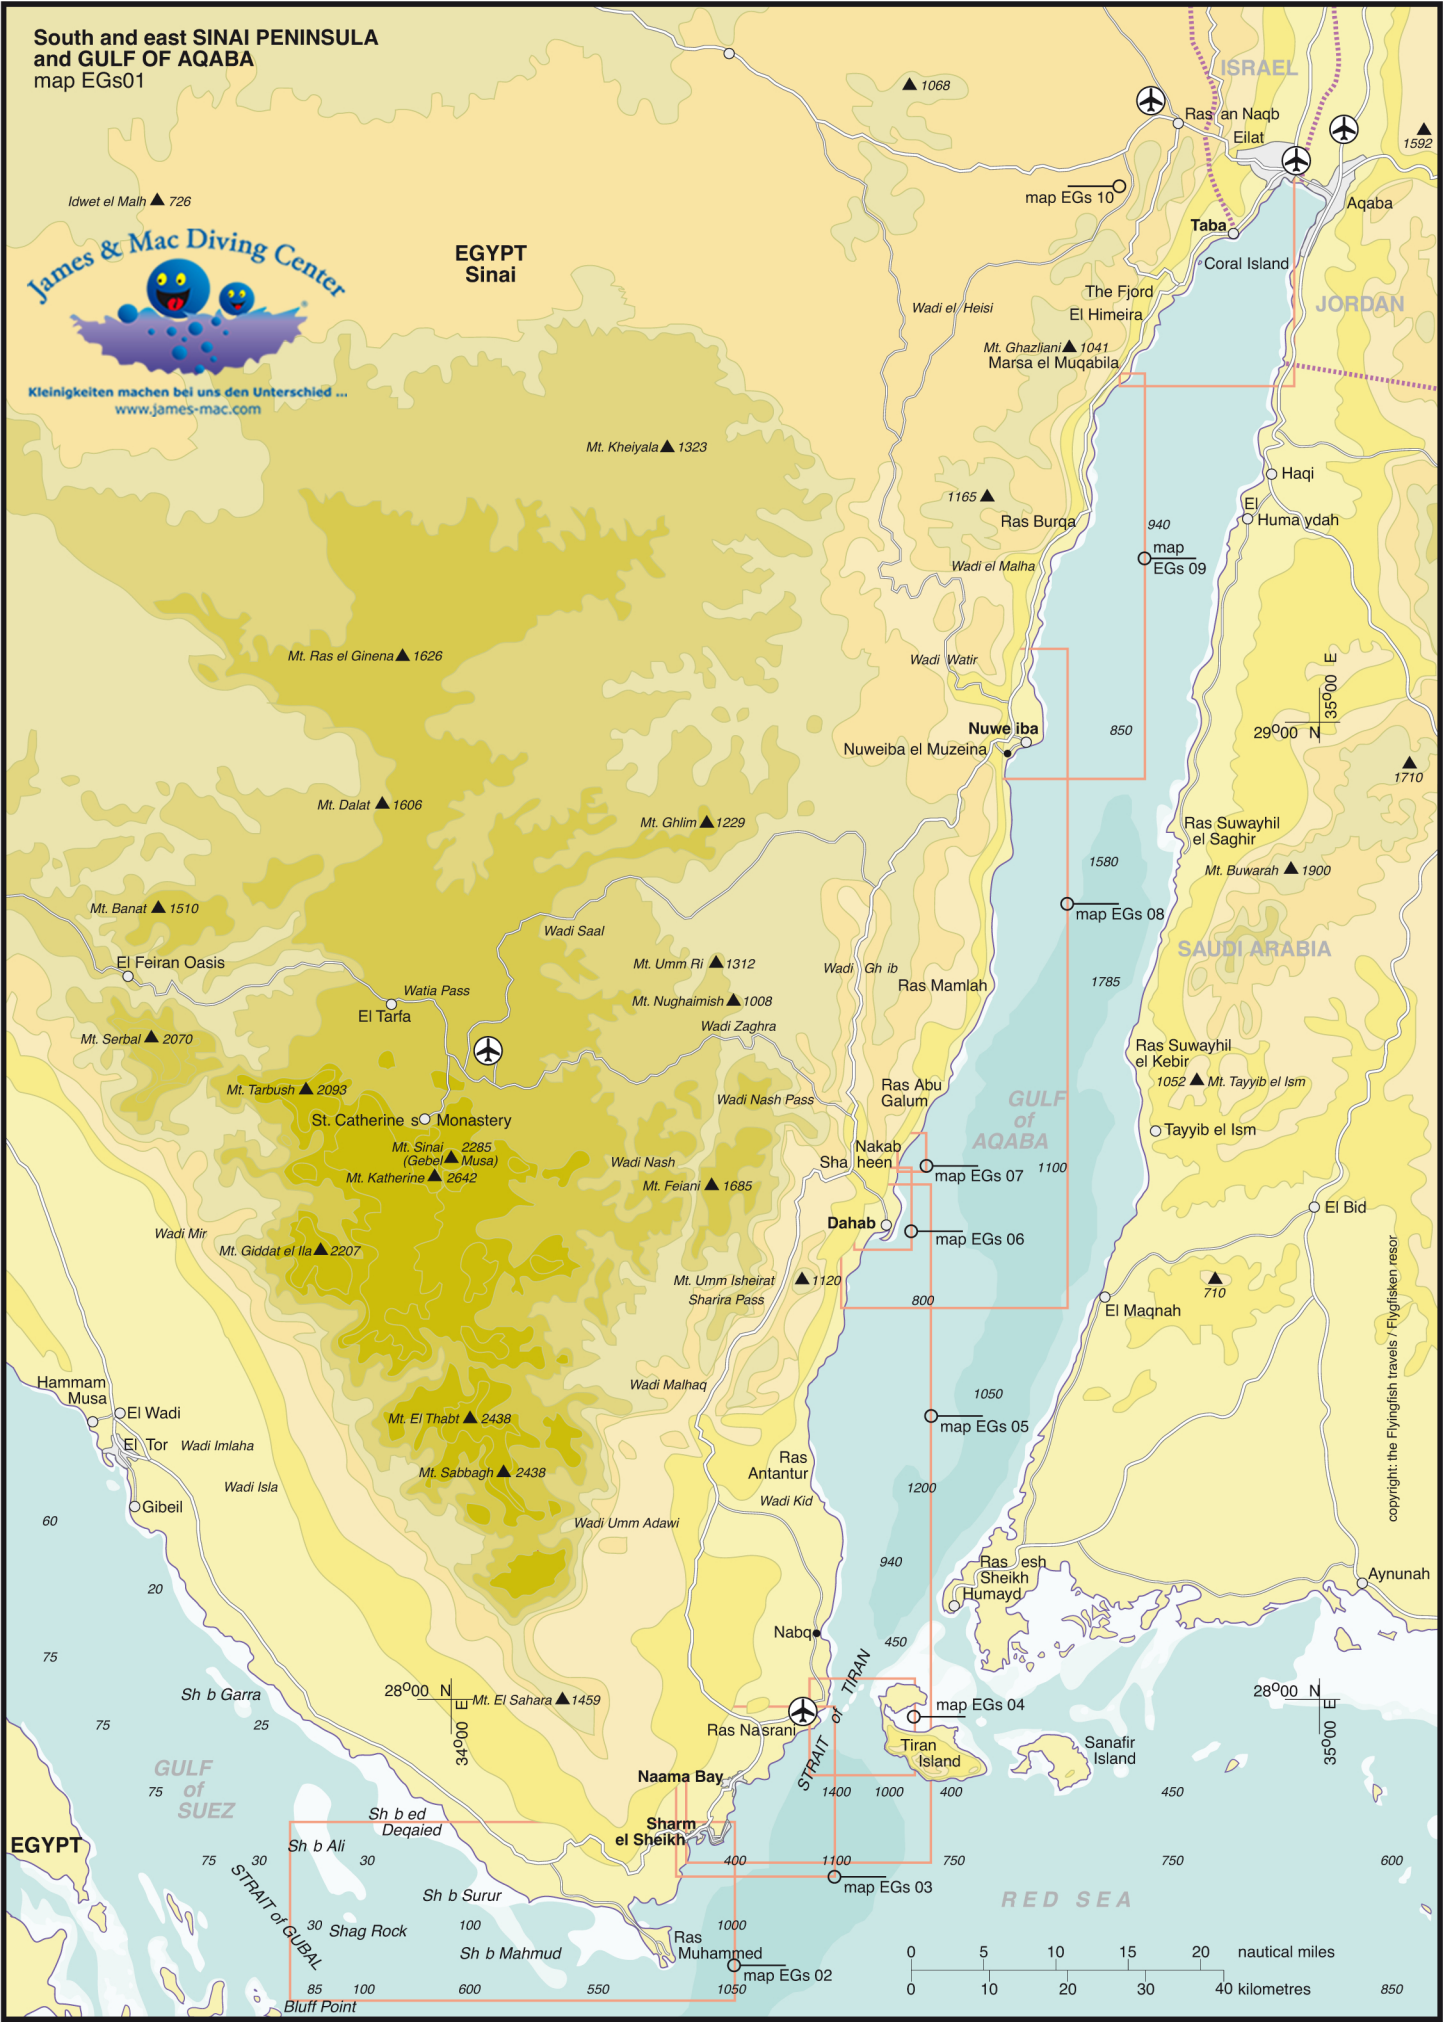

South and east SINAI PENINSULA
and GULF OF AQABA
map EGs01

copyright: the Flyingfish travels / Flyingfishen resor

0 5 10 15 20 nautical miles
0 10 20 30 40 kilometres 850